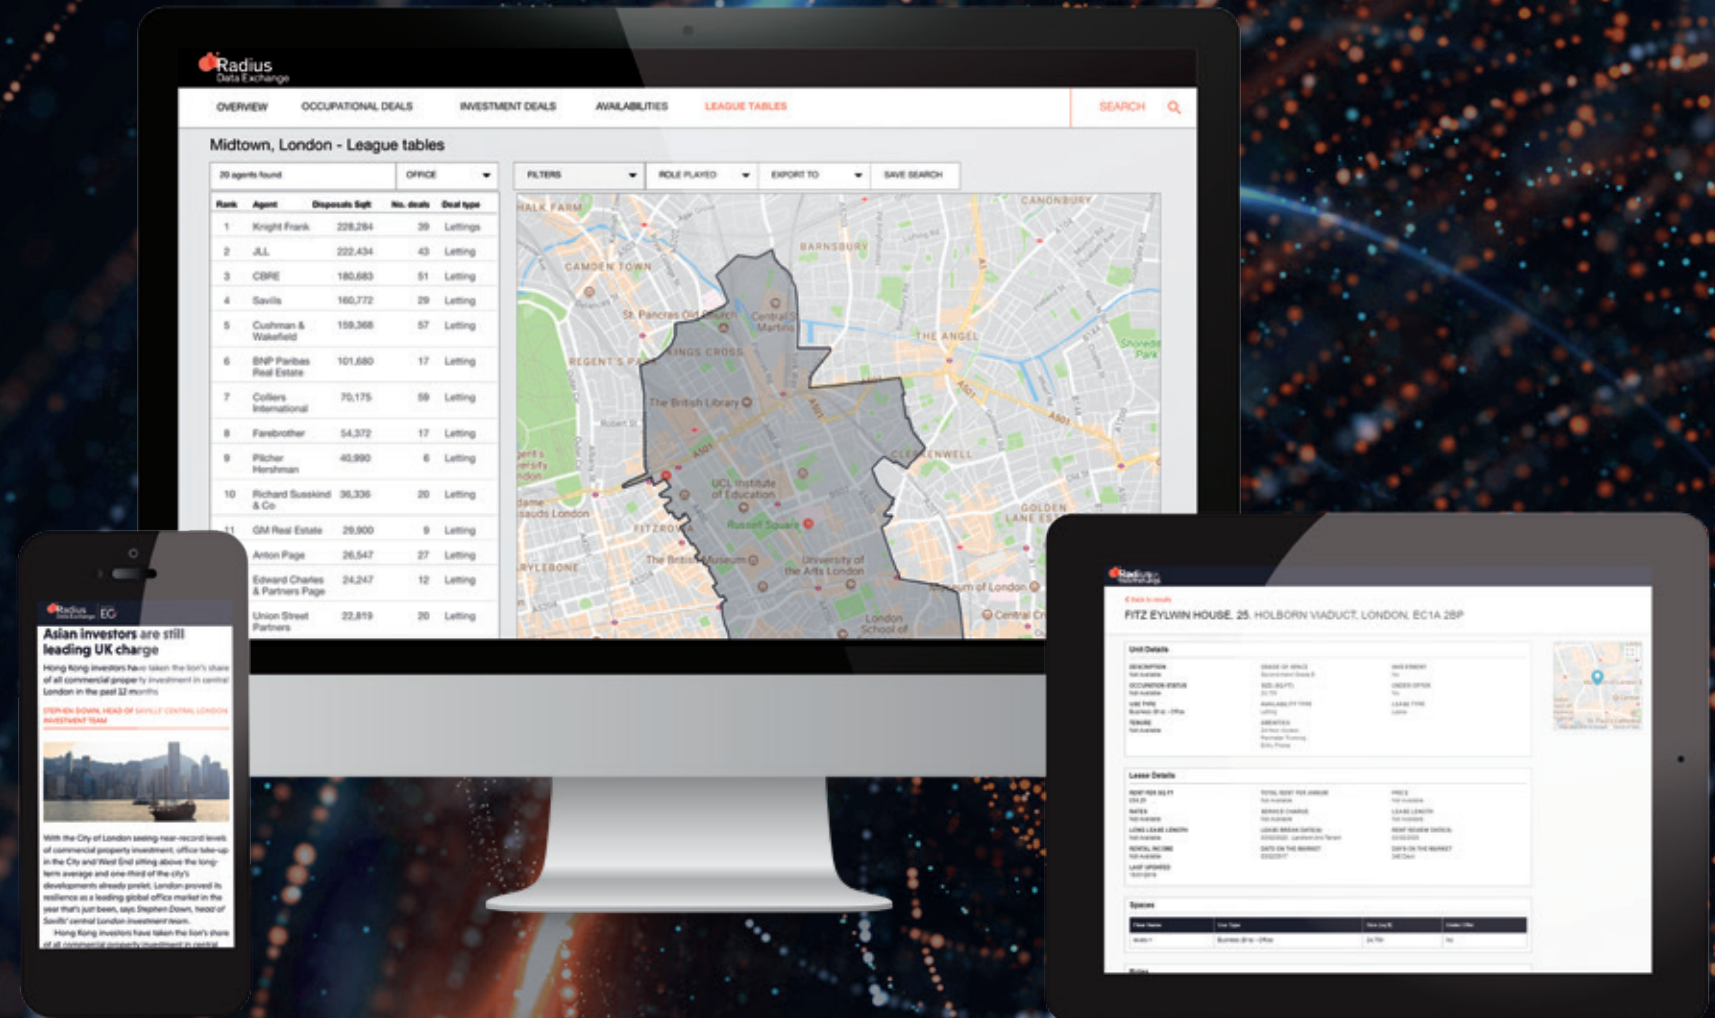

Radius Data Exchange provides superior market data, analytics and news that gives you more insight into your clients' market.

01. SECURE MORE BUSINESS

02. SUPERIOR DATA

03. IMPROVE YOUR DUE DILIGENCE

04. SECURE MORE BUSINESS

Data that will give you a **superior view** of the market.

Radius Data Exchange enables data to be exchanged in real-time.

Find accurate and comprehensive rent, occupier and planning data in an instant.