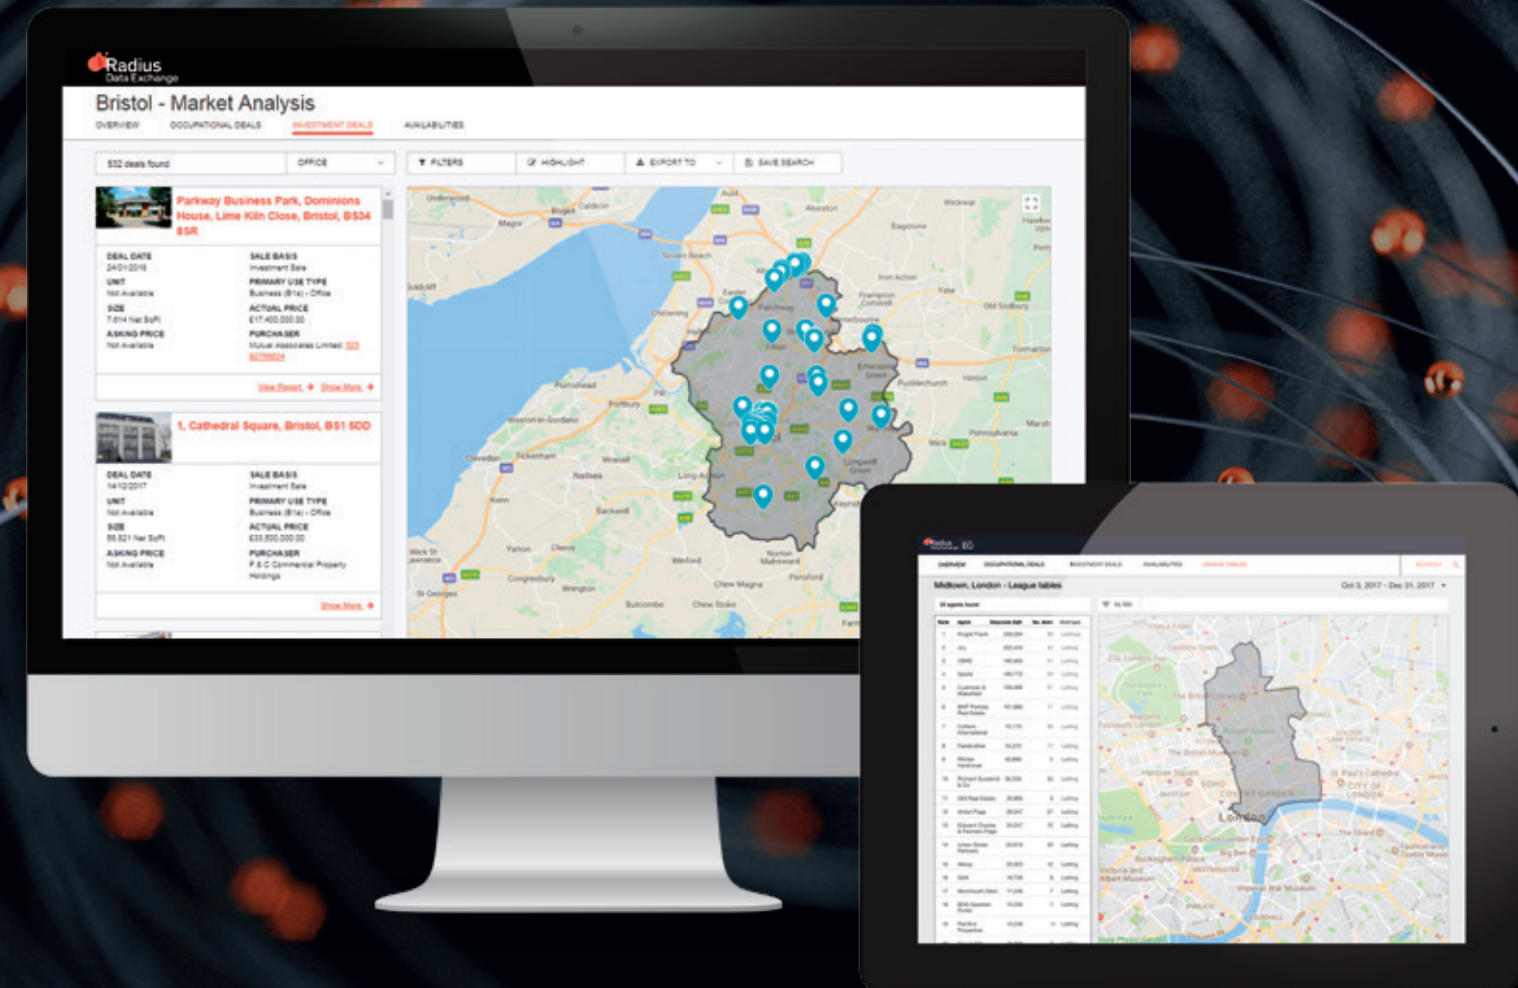

Data that will give you a **superior view** of the market.

Radius Data Exchange enables data to be exchanged in real-time.

Find accurate and comprehensive rent, occupier and planning data in an instant.

Access regional analytics and the financial records of your clients in just a few simple clicks

Know the market better than your rivals and discover opportunities to win more business.

01. SECURE MORE
BUSINESS

02. SUPERIOR DATA

03. IMPROVE YOUR
DUE DILIGENCE

04. SECURE MORE
BUSINESS

Data that improves your **due diligence**.

Radius Data Exchange standardises market data to create accurate intelligence on your client's activity.

Critical deal detail that enables you to raise specific enquiries and assist your client's project.

Every record is measured on its quality so you can be more confident in the data you are using.

Improved risk management with accurate data you can rely on.