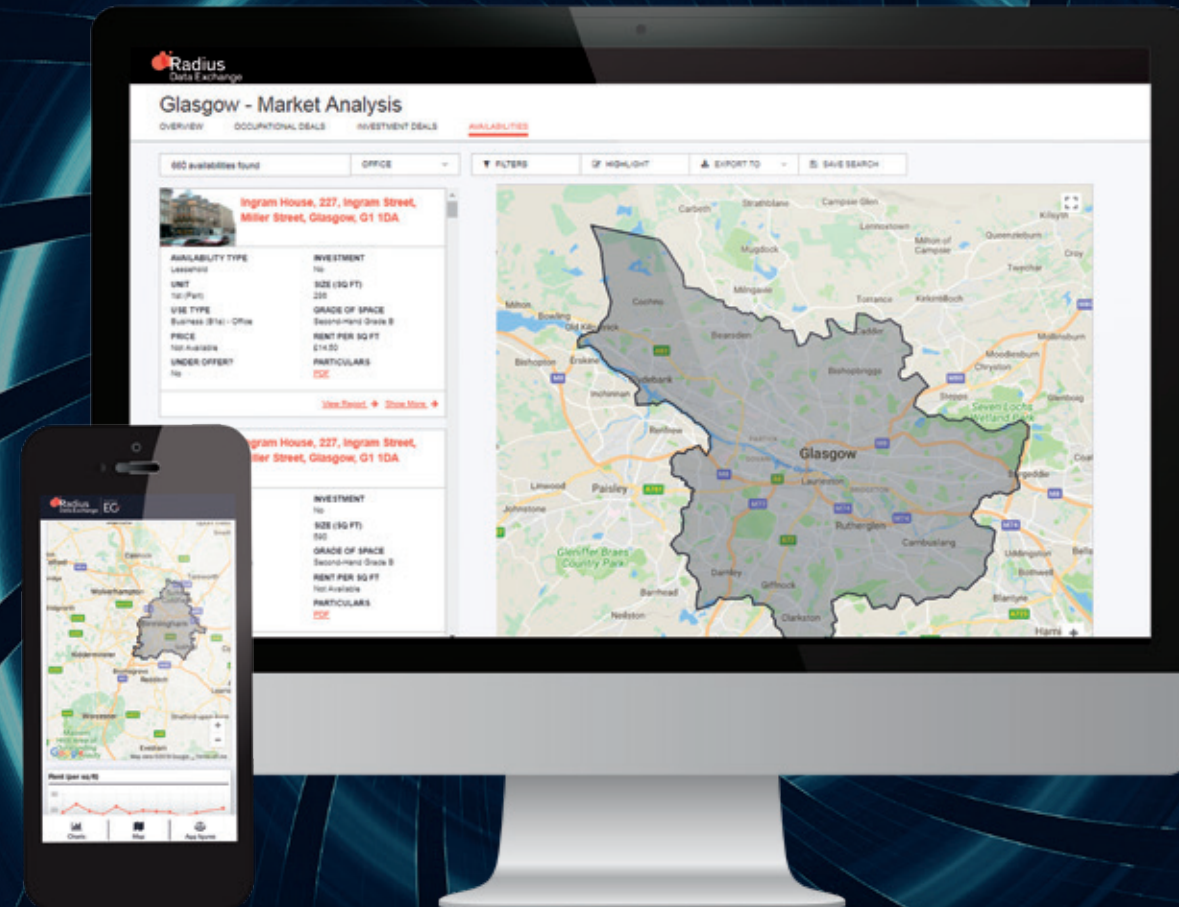

Data that will give you a **superior view** of the market.

Radius Data Exchange enables data to be exchanged in real-time.

Find accurate and comprehensive rent, occupier and planning data in an instant.

Access regional analytics and the financial records of your clients in just a few simple clicks

Know the market better than your rivals and discover opportunities to win more business.

01. SECURE MORE
BUSINESS

02. SUPERIOR DATA

03. IMPROVE YOUR
DUE DILIGENCE

04. SECURE MORE
BUSINESS